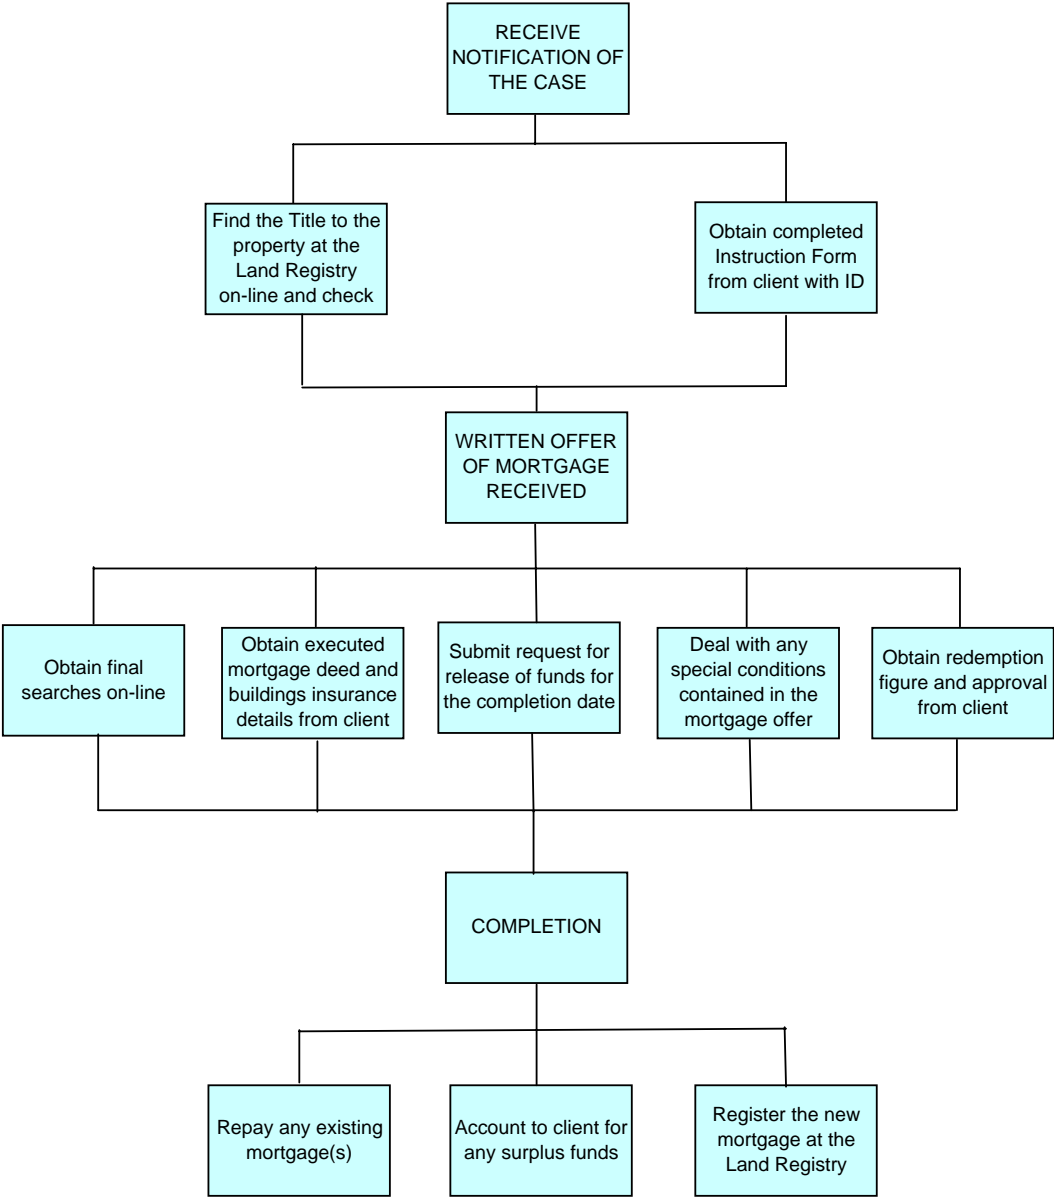

RAPID RE-MORTGAGE FLOW CHART

01204 375375